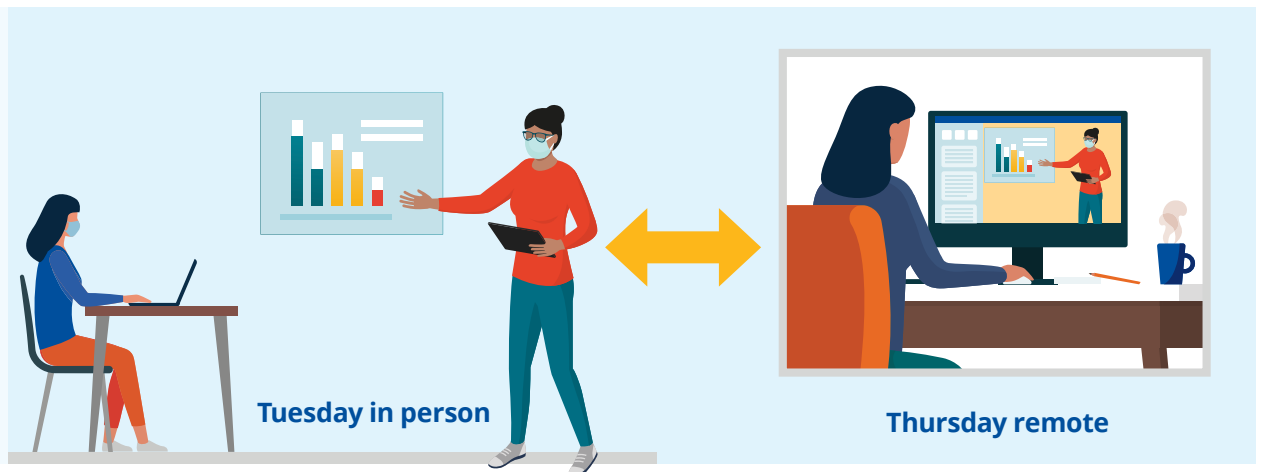

## Flex@Pitt Operations Under In-person Modality\*

### Full Cohort in Classroom

Most classes will employ a “classroom experience” that can accommodate all participants for each meeting.

### Rotated Cohort in Classroom

Some classes will have students alternate between an in-person and remote experience with the aim of allowing each student to participate in a “classroom experience” at least one day per week.